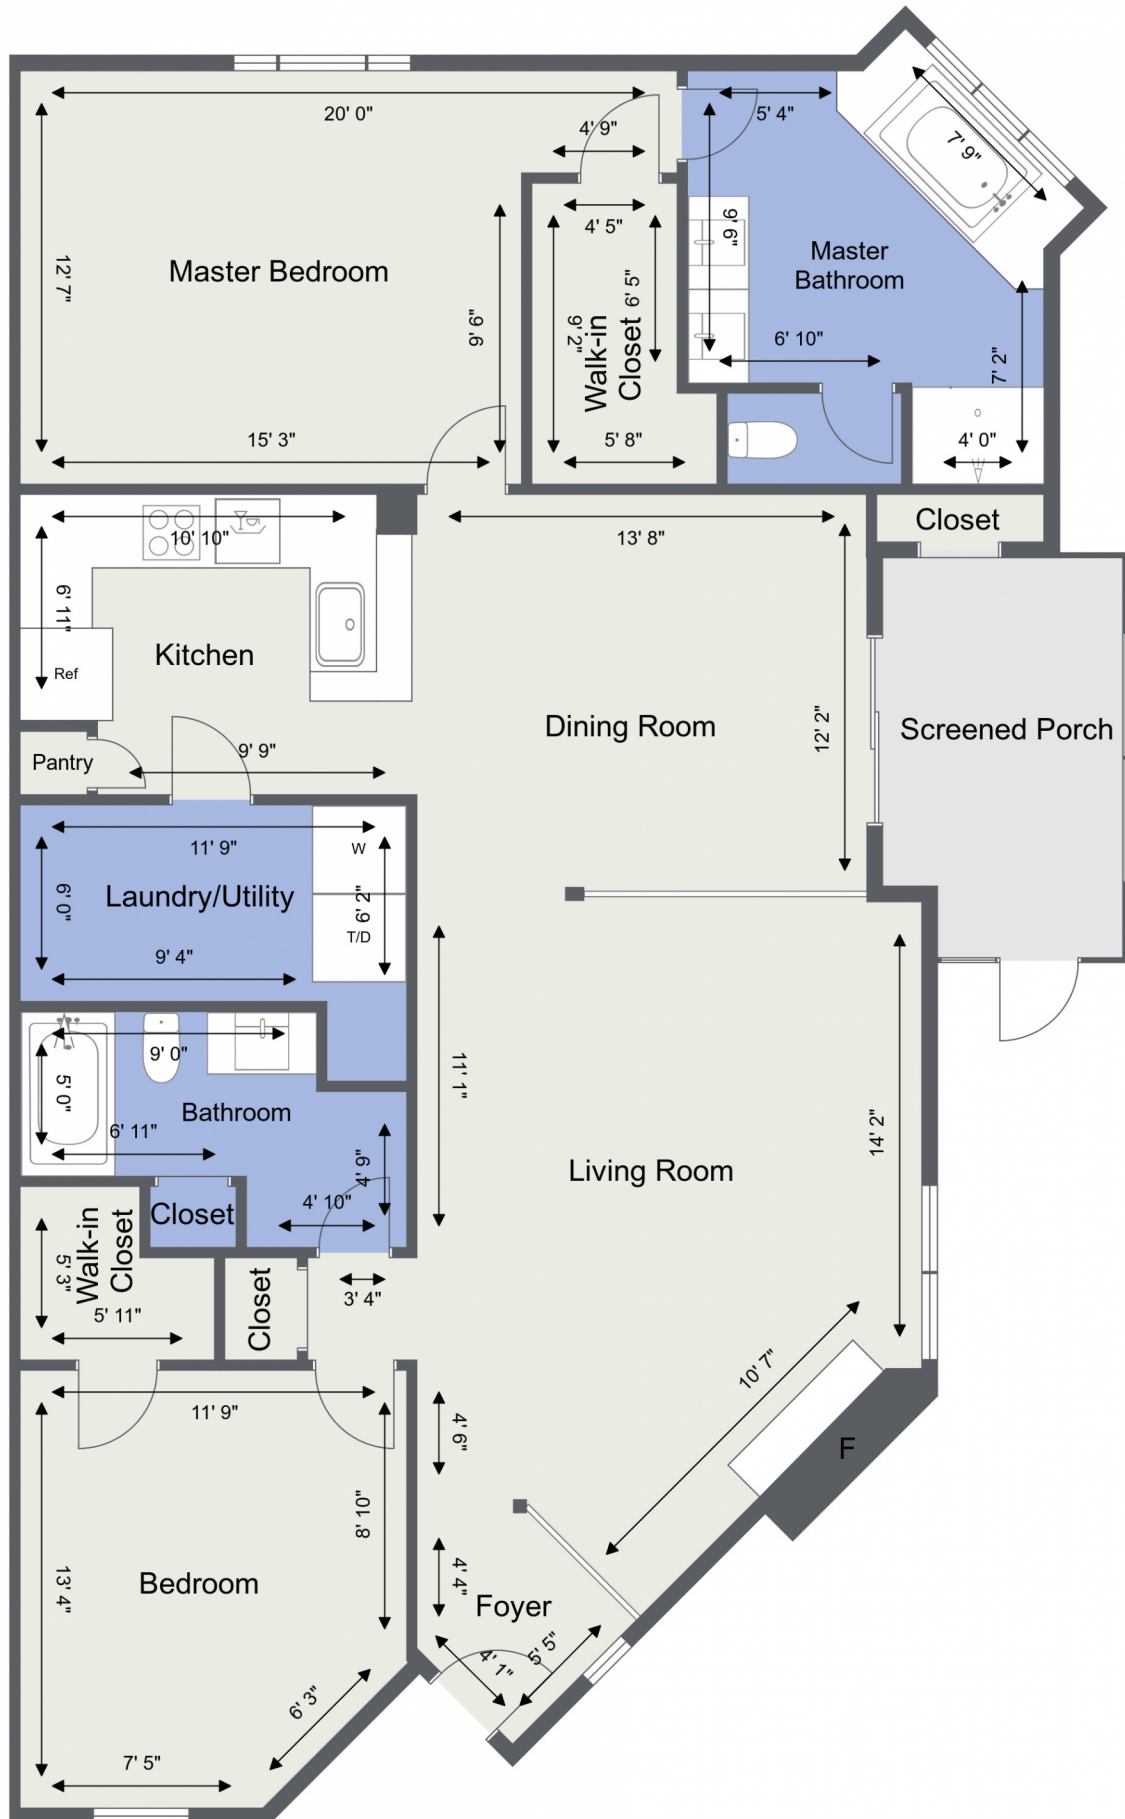

# 4108 Breezewood Drive Unit 102

Main Level - 1450 sq. ft.

Schematic Floor Plan for Marketing use only. Exterior Area and Dimensions are Approximate. Actual may vary.