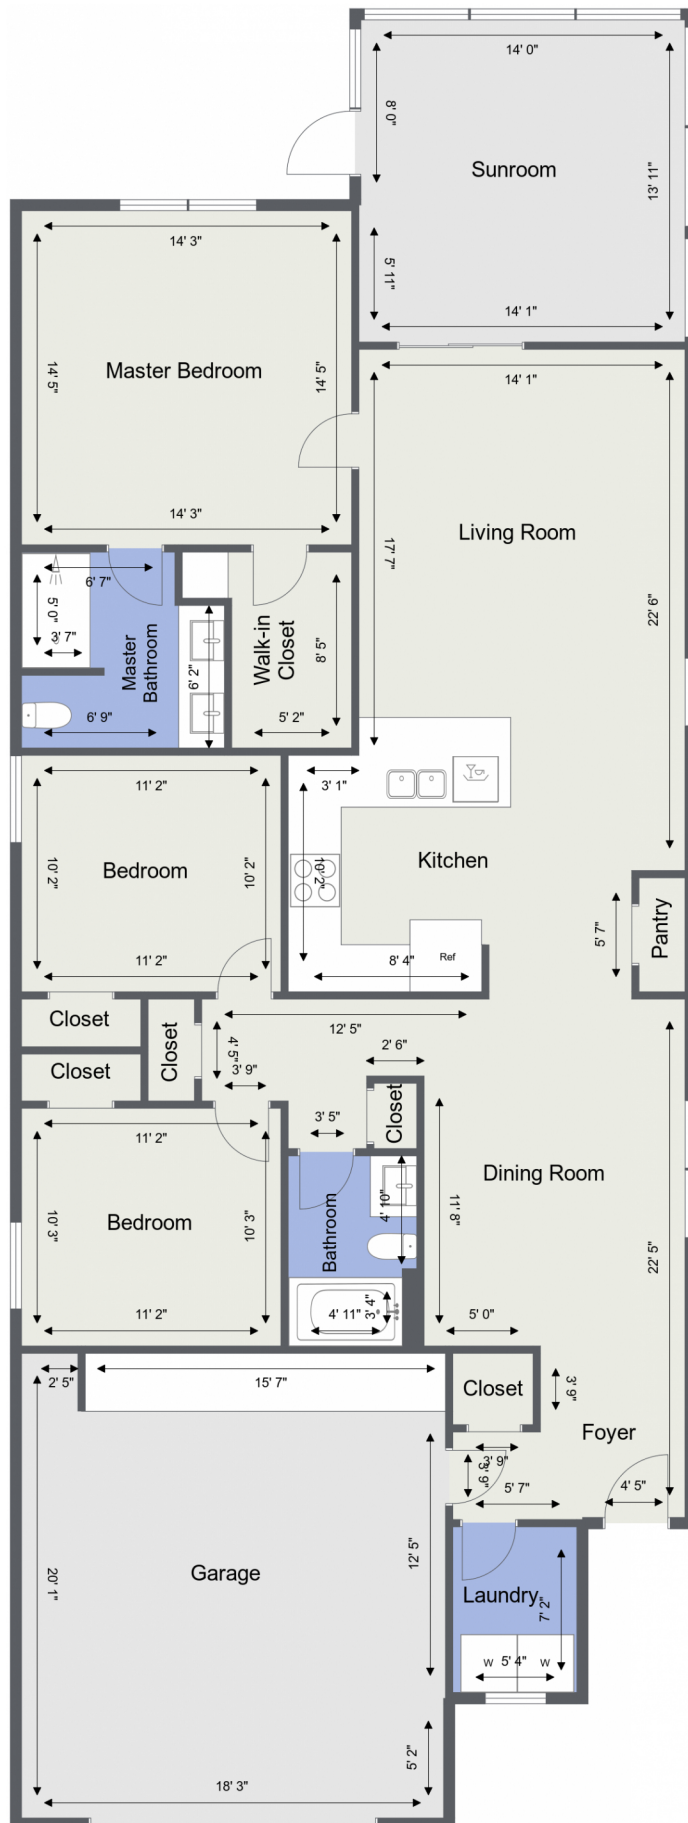

103 Mesa Lane

Main Level - 1560 sq. ft.

Schematic Floor Plan for Marketing use only. Exterior Area and Dimensions are Approximate. Actual may vary.